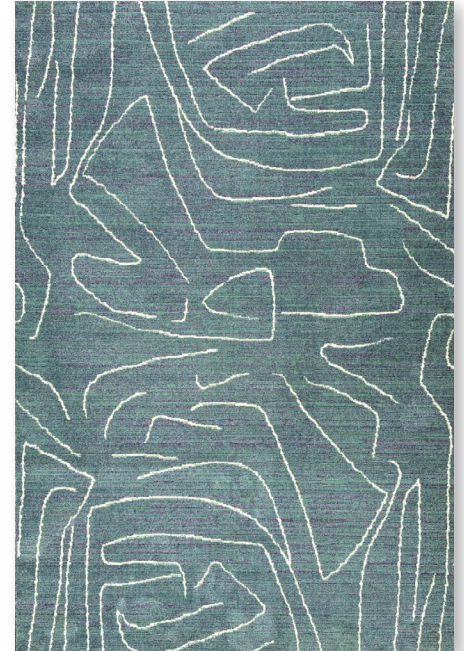

# Achill

**GELD OF**  
RUGS

# Achill

Heavy Heatset Polypropylene. Weight: 2500g Pile Height 11mm

**GELDOF**  
RUGS

No.1 Colour Code: Corale Ivory

No.2 Colour Code: Juliana Stone

No.3 Colour Code: Esperanza Stone

No.4 Colour Code: Isabella

\*No.5 Colour Code: Beige/Gold

No.6 Colour Code: Jenavieve

**SIZES AVAILABLE: 80/150 120/170 160/230 200/290**

*\*(No.5 only available in 160/230 & 200/290)*