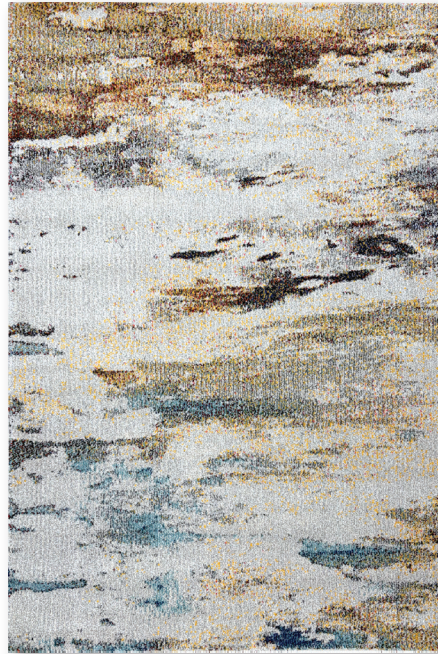

Ardmore

GELDOLF
RUGS

Ardmore

Pile: 100% Polypropylene. 10mm pile height. 2311g/sqm

GELDOF
RUGS

No.1 Colour Code: 3591

No.2 Colour Code: 4810

No.3 Colour Code: 7177

No.4 Colour Code: 4084

No.5 Colour Code: 6354

No.6 Colour Code: 1859

SIZES AVAILABLE: 80/150 120/180 160/230 200/300* (limited stock)