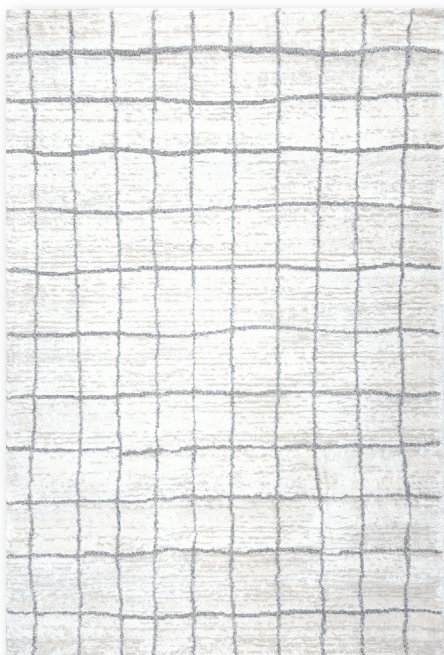

Burren

GELDOLF
RUGS

Burren

Pile: 70% Polypropylene 30% Polyester. 12mm pile height

No.1 Code: Olive Green N010A PCX12

No.2 Code: Cream/Grey N713A PCA13

No.3 Code: Cream/Grey M787B PCA13

No.3 Code: Cream/Grey N577A PCA12

Closeup of No.3 Code: N577A PCA12

SIZES AVAILABLE: 80/150 120/180 160/230 200/300* (limited stock)