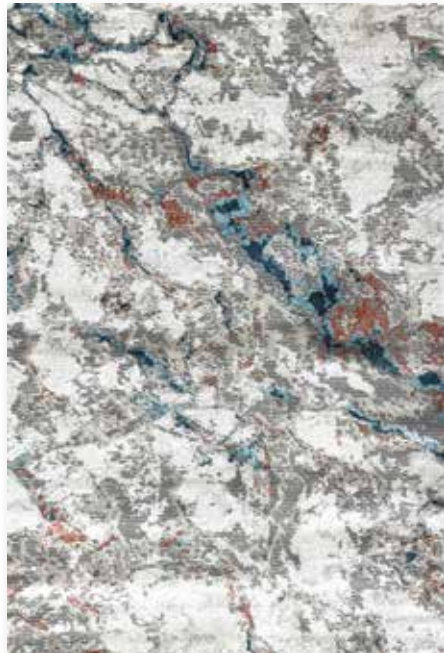

Dingle

GELDOF
RUGS

Feb 2022

Dingle

Heavy Heatset Polypropylene & Polyester. Weight: 2500g Pile Height 11mm

GELDOF
RUGS

No.1 Colour Code: AS 780 Pink Grey

No.2 Colour Code: AS 780 Grey

No.4 Colour Code: AS 780 Rust Grey

No.5 Colour Code: AS 805 Blue Rust

No.6 Colour Code: AS 833 Grey Blue

No.7 Colour Code: AS 780 Blue Grey

SIZES AVAILABLE: 120/180 160/230 200/300