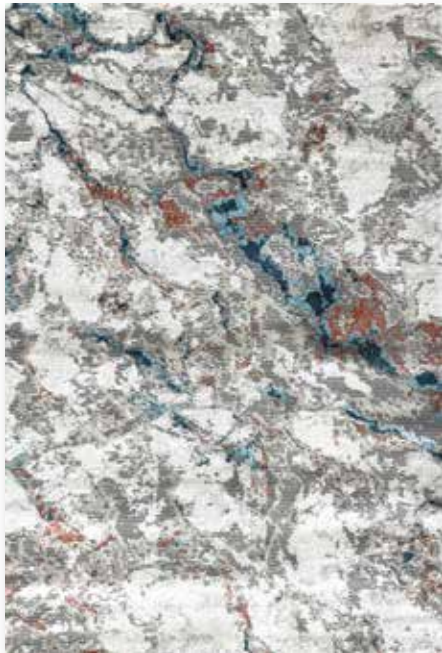

Dingle

GELDOF
RUGS

Feb 2022

Dingle

Heavy Heatset Polypropylene & Polyester. Weight: 2500g Pile Height 11mm

GELDOF
RUGS

No.1 Colour Code: AS 780 Pink Grey

No.2 Colour Code: AS 780 Grey

No.3 Colour Code: AS 780 Blue Grey

No.4 Colour Code: AS 780 Rust Grey

No.5 Colour Code: AS 805 Blue Rust

No.6 Colour Code: AS 833 Grey Blue

SIZES AVAILABLE: 120/180 160/230 200/300