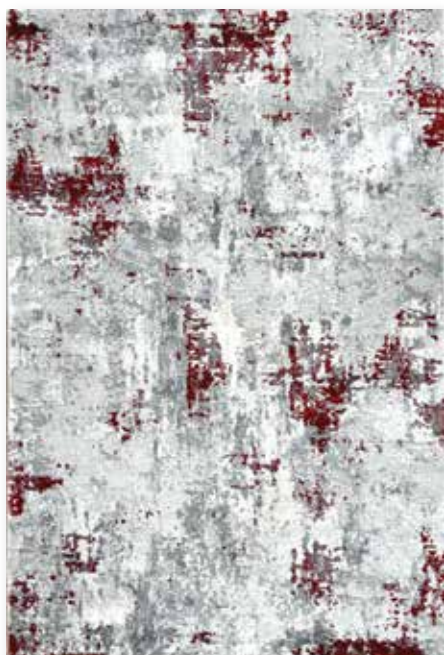

# Killarney

Heavy Heat Set Polypropelene. Pile height 11mm. Weight 2030g/sqm

**GELDOF**  
RUGS

No.1 Colour Code: 15460A Grey/Red

No.2 Colour Code: 15460A Grey/Yellow

No.3 Colour Code: 15460A Cream/Green

No.4 Colour Code: 15452A Grey/Red

No.5 Colour Code: 15488A Grey/Yellow

No.6 Colour Code: 15465A Cream/Green

SIZES AVAILABLE: 80/150 120/170 160/230 200/300